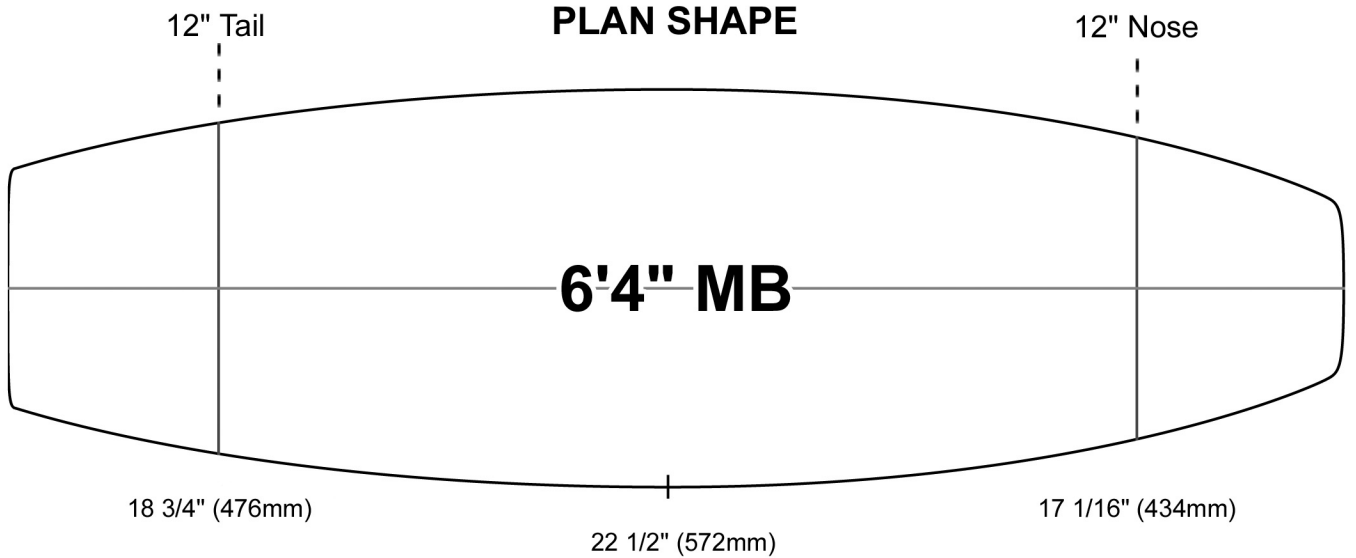

BLANK: 6'4" MB  
 LENGTH: 6'4 1/8" (1932mm)  
 WIDTH: 22 1/2" (572mm)  
 THICKNESS: 3 3/8" (86mm)

**SLICES**