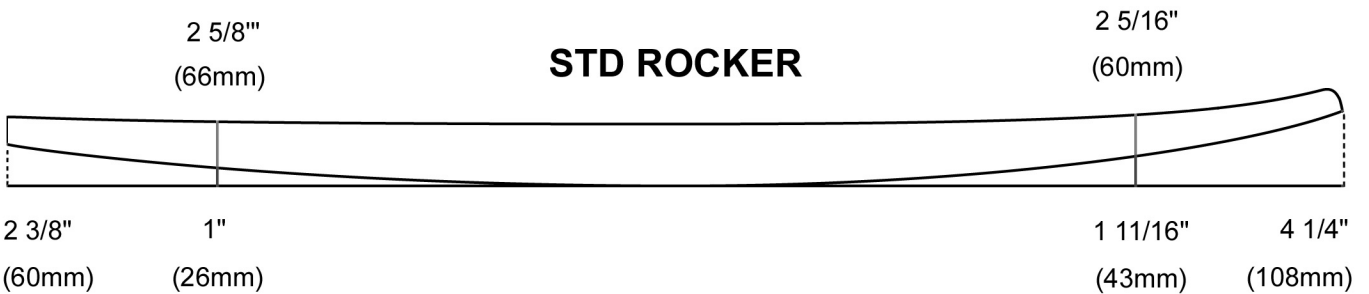

BLANK: 6'4" MB  
 LENGTH: 6'4 1/8" (1932mm)  
 WIDTH: 22 1/2" (572mm)  
 THICKNESS: 3 3/8" (86mm)

**SLICES**