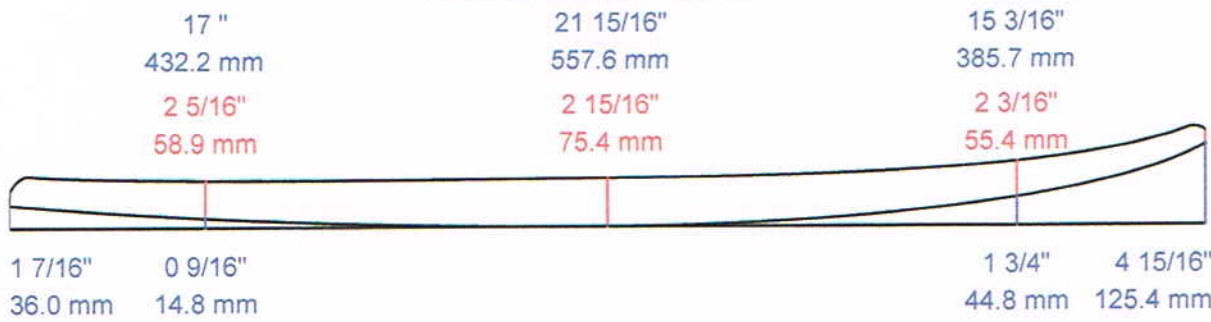

Customer:
 Date: 2013/09/04
 Length: 6' 1 5/8" (1870.3)
 Width: 21 15/16" (558.0)
 Thickness: 2 15/16" (75.4)
 Tail Stop: 35 7/16" (900.0)

Designed by: File: 62 BK
 Blank:

Measurements are center, one foot in and one foot back, over curve.