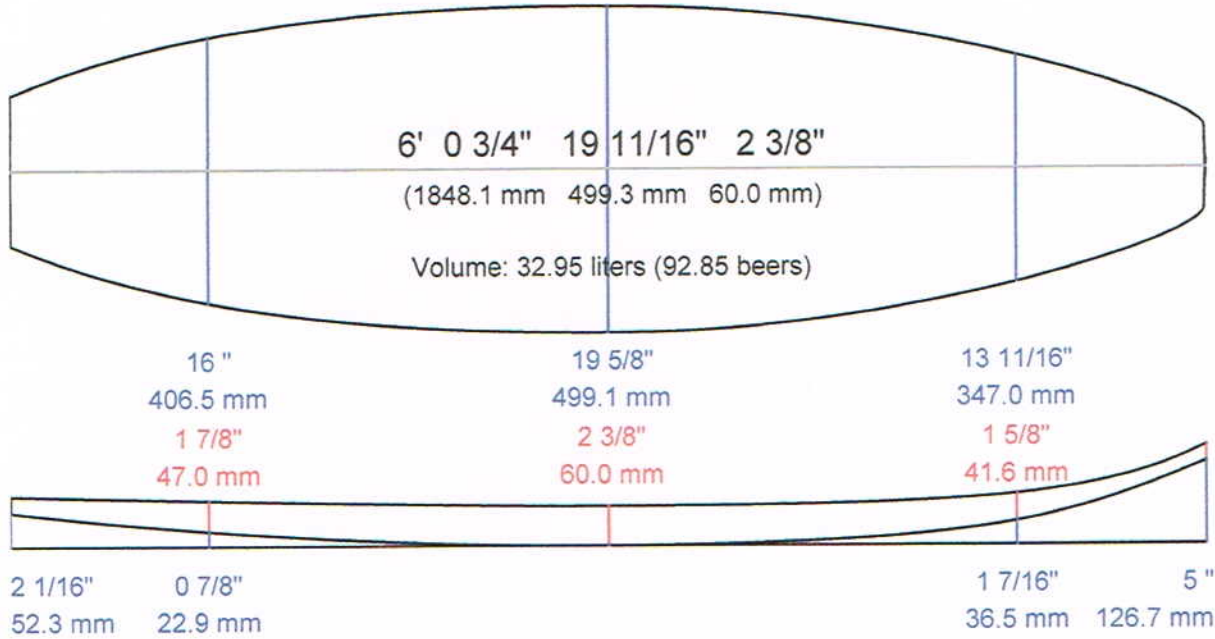

Customer:  
Date: 2013/08/22  
Length: 6' 0 3/4" (1848.1)  
Width: 19 11/16" (499.3)  
Thickness: 2 3/8" (60.0)  
Tail Stop: 51 3/16" (1300.0)

Designed by: ""  
File: 6 0 2000  
Blank: bur 60jj 110-43

Measurements are center, one foot in and one foot back, over curve.