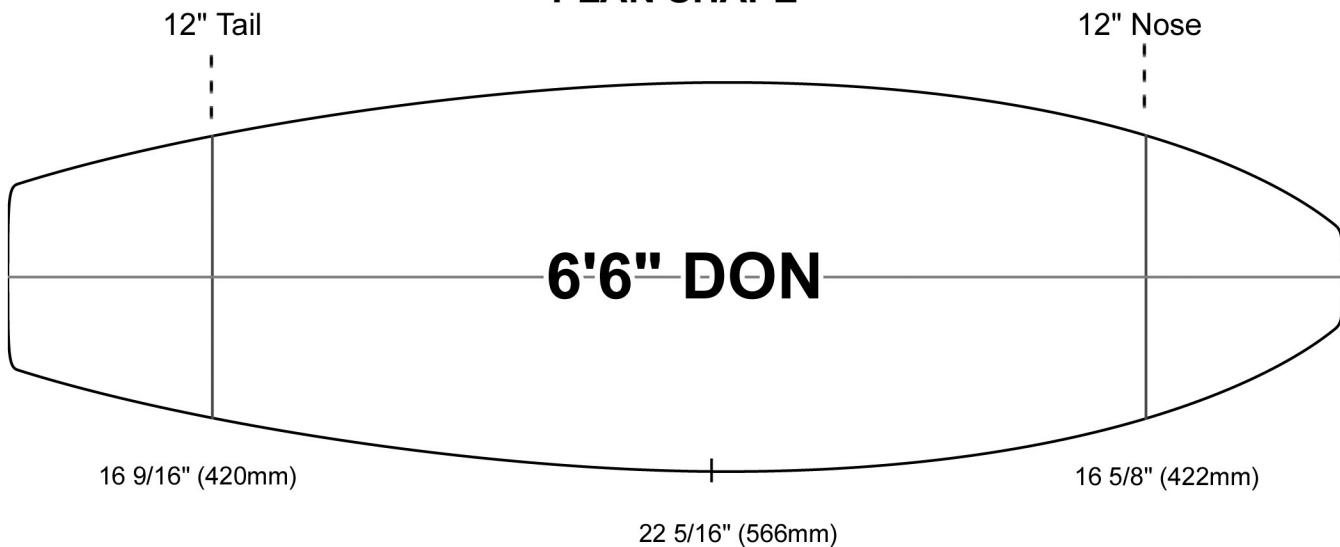

BLANK: 6'6" DON  
 LENGTH: 6'6 3/4" (2001mm)  
 WIDTH: 22 5/16" (566mm)  
 THICKNESS: 3 3/8" (85mm)

**PLAN SHAPE**

**SNUB ROCKER**

**SLICES**