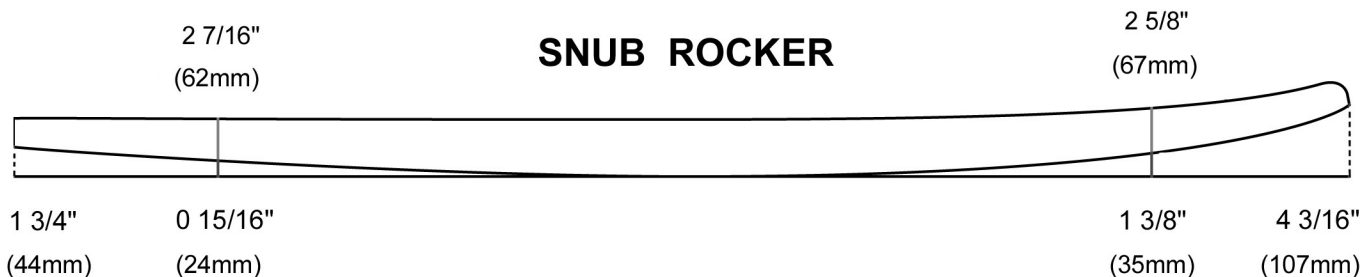

BLANK: 6'6" DON  
 LENGTH: 6'6 3/4" (2001mm)  
 WIDTH: 22 5/16" (566mm)  
 THICKNESS: 3 3/8" (85mm)

**PLAN SHAPE**

**SNUB ROCKER**

**SLICES**