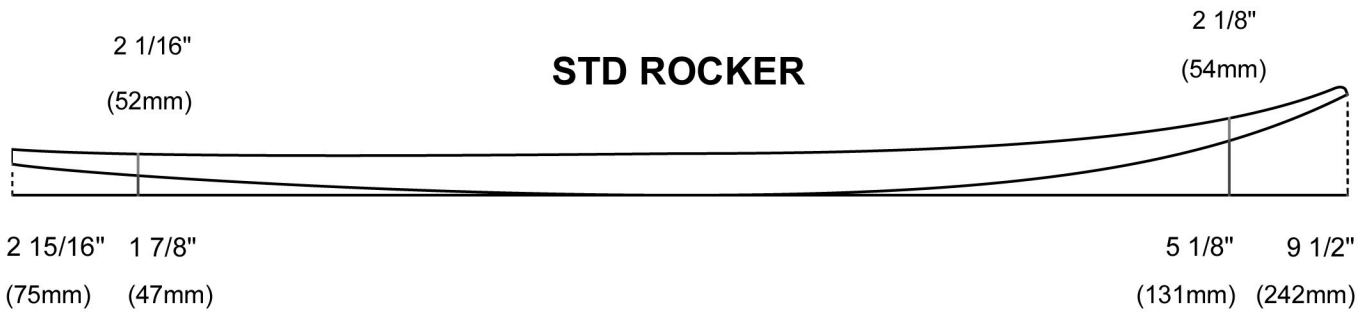

BLANK: 10'8" Gun
 LENGTH: 10'7 1/2" (3240mm)
 WIDTH: 22 1/8" (562mm)
 THICKNESS: 3 15/16" (100mm)

SLICES