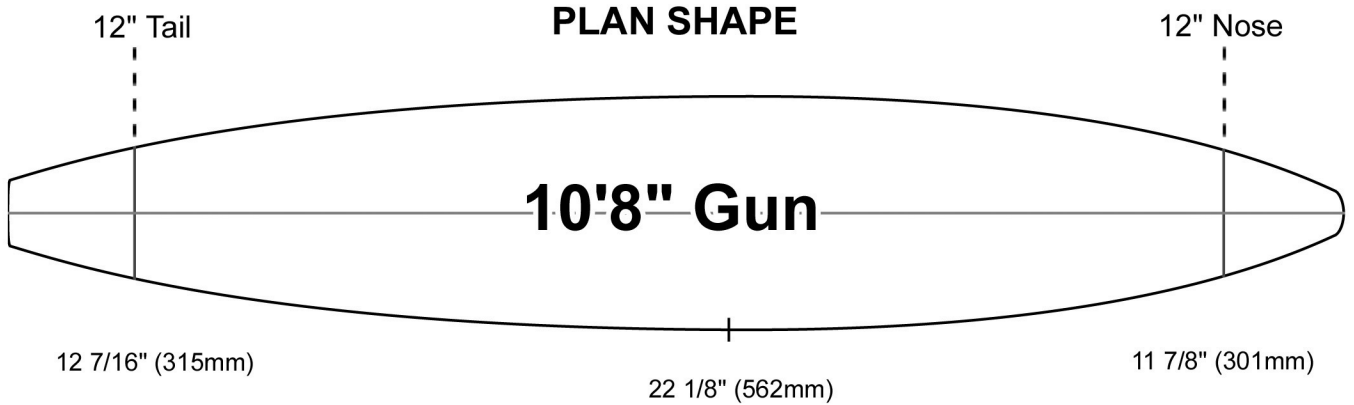

BLANK: 10'8" Gun
 LENGTH: 10'7 1/2" (3240mm)
 WIDTH: 22 1/8" (562mm)
 THICKNESS: 3 15/16" (100mm)

SLICES